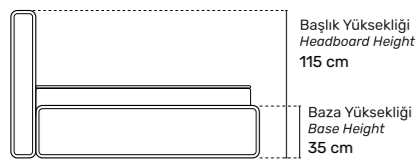

S A F R A N

Kullanıcıların favorisi olan Safran pedli yatak modelimiz, yıllar boyu süren kullanım uygulamalarının tasarımı ve sunulan üst düzey konfor ile en çok tercih edilen ürünlerden biri olmaya devam ediyor. Uzun yıllar boyunca sevgisini kazanan pedli yatağımız, sunduğu konfor, dayanıklılık ve estetik beklentileri karşılamaya devam ediyor.

Our Safran padded mattress model, which is the favorite of the users, continues to be one of the most preferred products with its design and high level of comfort offered for years of use. Our padded mattress, which has been loved for many years, continues to meet the comfort, durability and aesthetic expectations it offers.

Baza Kodu
CRD
119
Base Code

Yatak Kodu
CRD
219
Bed Code