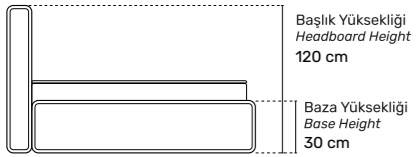

RELAX

Yüksek esnekliğe sahip katmanlar, kasları rahatlatır ve uyku sırasında vücudun daha az zorlanmasını sağlar. Bu, daha derin bir sistem geçişi yapmanızı sağlar. Termal denge sağlayarak gece boyunca optimum düzeyde uyumanızı sağlar. Sıcaklık değişimlerine hızla uyum sağlar ve vücudunuzu gece boyunca serin veya sıcak tutar. Bu özellik, uyku sırasında rahatsızlık yaratacak aşırı sıcaklık dalgalanmalarını engeller.

Highly resilient layers relax the muscles and ensure less strain on the body during sleep. This allows you to make a deeper system transition, providing thermal balance, allowing you to sleep optimally throughout the night. It quickly adapts to temperature changes and keeps your body cool or warm throughout the night. This prevents extreme temperature fluctuations that can cause discomfort during sleep.

Baza Kodu
CRD
116
Base Code

Yatak Kodu
CRD
216
Bed Code