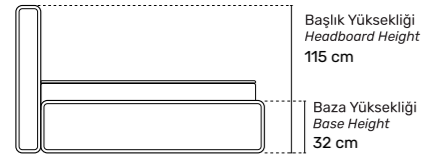

Baza Kodu
CRD
102
Base Code

Yatak Kodu
CRD
202
Bed Code