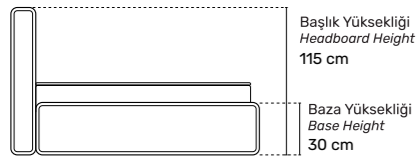

Baza Kodu
CRD
107
Base Code

Yatak Kodu
CRD
207
Bed Code