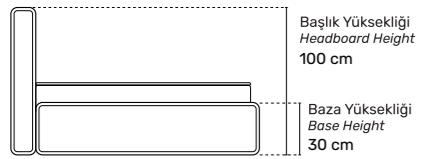

P O R T O

Porto, üstün konfor ve sağlıklı uyku deneyimini bir arada sunan modern bir yatak teknolojisidir. Bonel yaylı sistem ve pamuklu kumaştan üretilmiş olan bu yatak, hem vücut şekline uyum sağlar hem de uzun ömürlü bir kullanım sunar.

Porto is a modern mattress technology that offers superior comfort and a healthy sleep experience. Made of Bonnel spring system and cotton fabric, this mattress adapts to the body shape and offers long-lasting use.

Baza Kodu
CRD
104
Base Code

Yatak Kodu
CRD
204
Bed Code